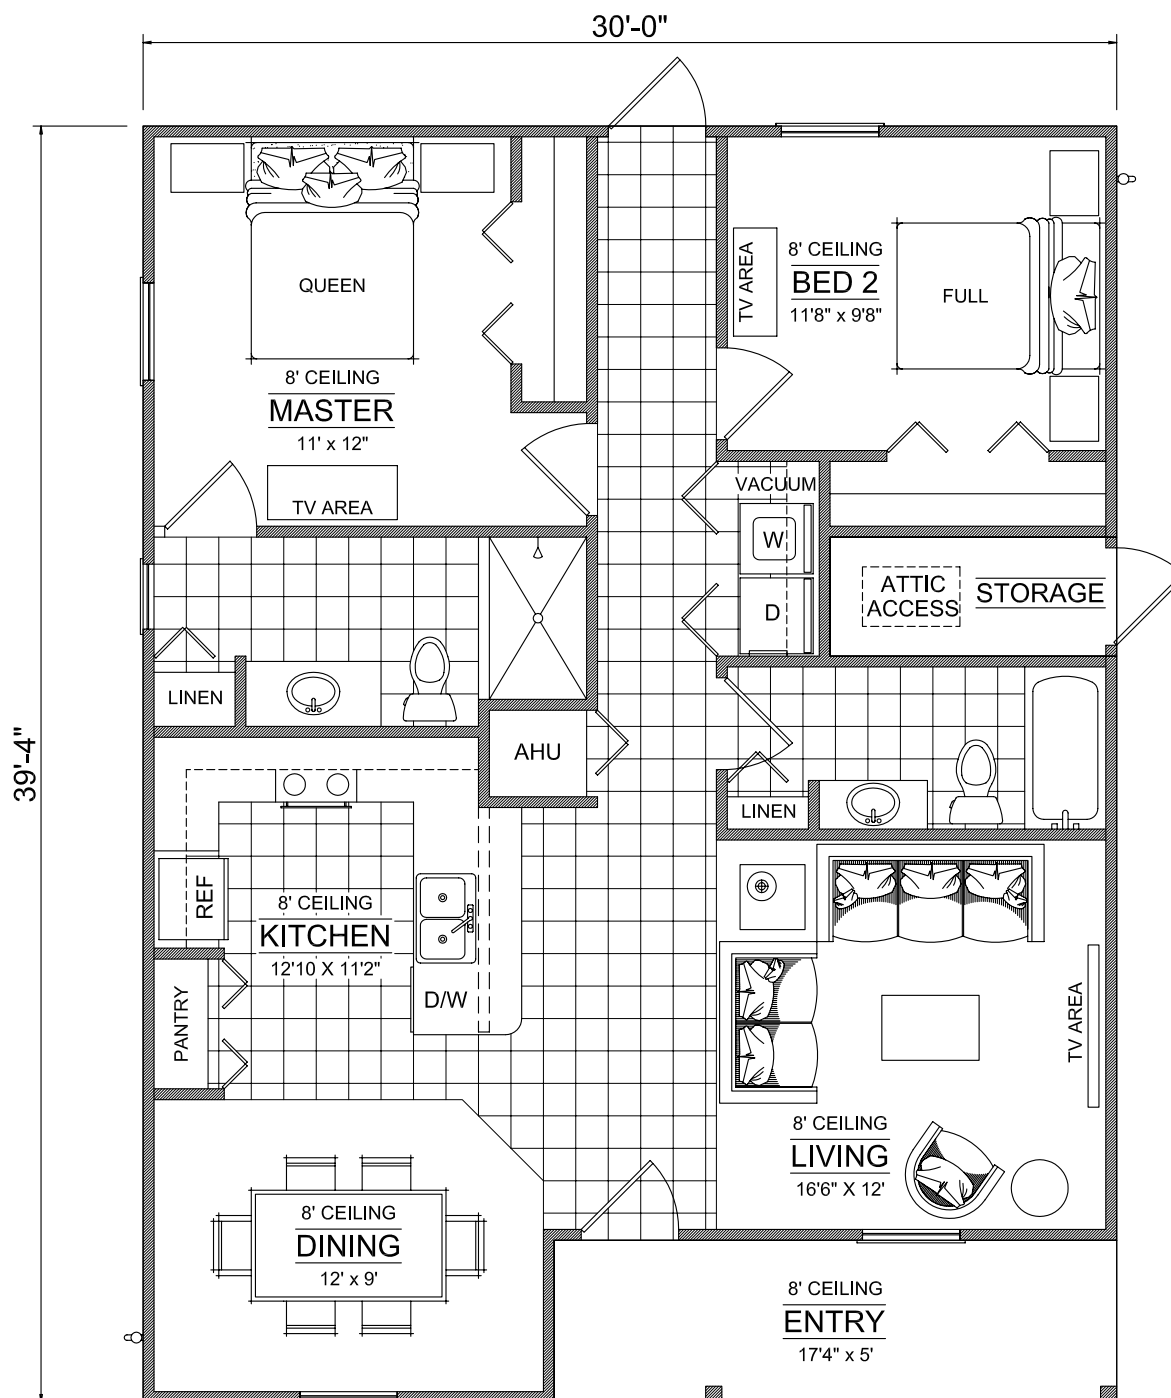

FLAMINGO KEY

FRONT ELEVATION

FRONT ELEVATION

FLOOR PLAN

AREAS

LIVING	1061 sf
ENTRY	87 sf
STORAGE	32 sf
TOTAL	1180 sf